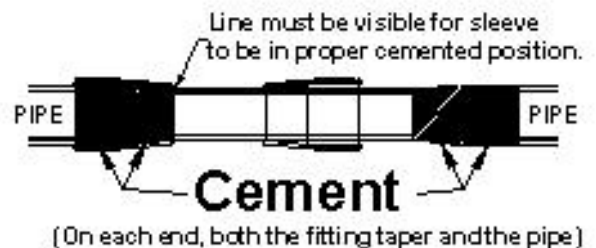

Pool Service Products

223 Altamonte Commerce Blvd. - Suite 1310
Altamonte Springs, FL 32714

(407) 682-6900

(800) 683-4500

Fax (407) 682-2180

gld2628