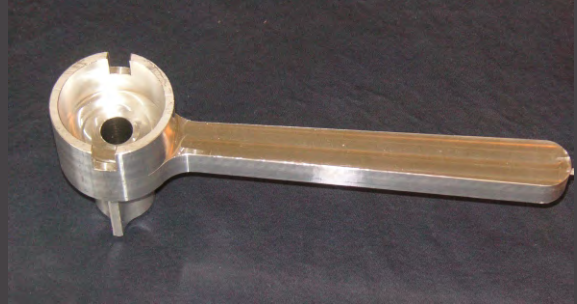

# EYEBALL SEAT WRENCH II

ESW-2 \$69.93

Fits most 1 1/2" threaded eyeball seats

Including:

- Hayward
- Pent-Air - Flush, Ultimate, & Standard
- Purex - Check Valve
- American Products
- Seablue

Provides balanced torque when used as directed.  
Aluminum construction.

## Permanent One-Piece PVC Line Repair and Fitting Replacement

- Revolutionary concept in plumbing repair.
- Great for "in-the-ground" plumbing repairs

### To Install:

- Use fitting as template.
- Cut away damaged section
- Dry-fit KwikRepair™ into opening.
- Slide one sleeve back to prime & glue end of fitting & end of pipe.
- Slide sleeve forward into position with turning motion.
- Repeat until all sleeves are glued into position.