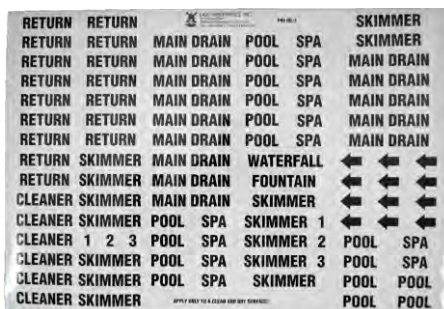

IDL-5

IDL-2