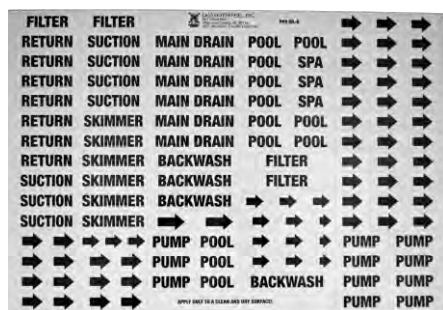

# Plumbing & Equipment IDENTIFICATION LABELS

- ♦ Sun resistant permanent black ink, on a white background.
- ♦ Laminate coated vinyl for long life.
- ♦ Permanent adhesive.
- ♦ 3/8" high letters.
- ♦ A single sheet "Id's" several pools.
- ♦ Dual Purpose
  - Construction crews - prevents confusion during construction.
  - Consumer - Helps new pool owner understand the system.
- ♦ Words are precut for easy application.
- ♦ Six versions to choose from.

IDL-1B, IDL-2B, IDL-3B, IDL-4B, IDL-5, IDL-6  
All IDL labels are \$6.53

Below is a full size sample.

IDL-1

IDL-2

IDL-3

IDL-4

IDL-5

IDL-6

## Plumbing & Equipment IDENTIFICATION LABELS in Spanish

IDL-7 \$6.53

- ♦ Same great features as the labels above.
- ♦ Bold words in Spanish, with English sub titles.

**Pool Service Products**  
223 Altamonte Commerce Blvd. - Suite 1310  
Altamonte Springs, FL 32714