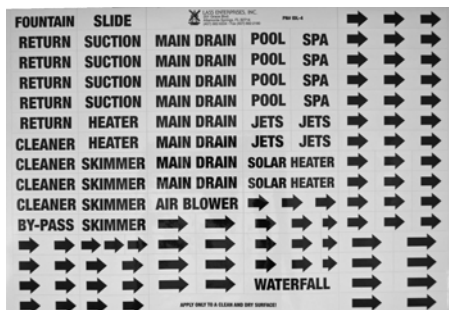

# Plumbing & Equipment IDENTIFICATION LABELS

- ♦ Sun resistant permanent black ink, on a white background.
- ♦ Laminate coated vinyl for long life.
- ♦ Permanent adhesive.
- ♦ 3/8" high letters.
- ♦ A single sheet "Id's" several pools.
- ♦ Dual Purpose
  - Construction crews - prevents confusion during construction.
  - Consumer - Helps new pool owner understand the system.
- ♦ Words are precut for easy application.
- ♦ Six versions to choose from.

IDL-1B, IDL-2B, IDL-3B, IDL-4B, IDL-5, IDL-6  
All IDL labels are \$6.53

Below is a full size sample.

IDL-1

IDL-2

IDL-3

IDL-4

IDL-5

IDL-6