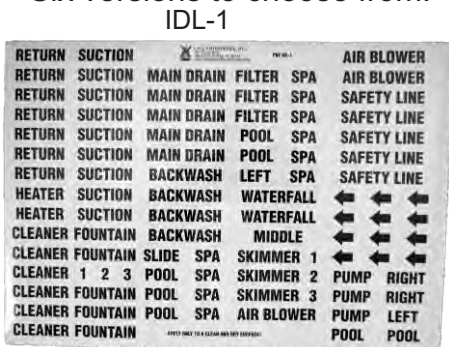

# Plumbing & Equipment IDENTIFICATION LABELS

- ♦ Sun resistant permanent black ink, on a white background.
- ♦ Laminate coated vinyl for long life.
- ♦ Permanent adhesive.
- ♦ 3/8" high letters.
- ♦ A single sheet "Id's" several pools.
- ♦ Dual Purpose
  - Construction crews - prevents confusion during construction.
  - Consumer - Helps new pool owner understand the system.
- ♦ Words are precut for easy application.
- ♦ Six versions to choose from.

IDL-1B, IDL-2B, IDL-3B, IDL-4B, IDL-5, IDL-6  
All IDL labels are \$6.53

Below is a full size sample.

IDL-1

IDL-2

IDL-3

IDL-4

IDL-5

IDL-6