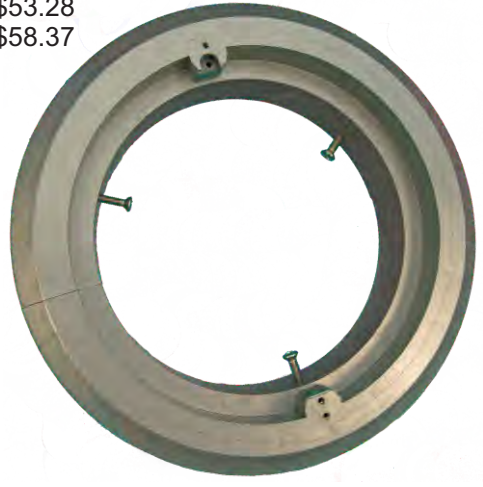

REFURBISHING AIDS

POP-UP HEAD EXTENDER

PUHE-1, \$10.10 , PUHE-2, \$10.10
White Gray

- ◆ Eliminates prep work
- ◆ Fits most size heads with removable center for larger heads
- ◆ Cover prevents surface material from getting in heads
- ◆ No need to remove heads: Just glue down & remove protective cover after plastering

LIGHT ADAPTER

See page 13 for more details

LAD - 3, \$53.28
LAD - 4, \$58.37

Return Plumbing Extenders

RPE-1.5S, \$6.27
Extends 1 1/2" Standard Female Threaded Fittings by 3/4" to 1".

- ◆ Ideal for pools being resurfaced.
- ◆ Extends IN-THE-WALL fittings to compensate for additional surface's thickness.
- ◆ White PVC material.

RPE-1.5T, \$6.81
Extends 1 1/2" Trim Mount Eyeball Fittings by 3/4" to 1".

RPE-1.5F, \$6.27
Extends 1 1/2" Flush Mount Eyeball Fittings by 3/4" to 1".

IMPORTANT: When installing a Return Plumbing Extender be sure to seal the male threads with Teflon tape or silicone so as to avoid "behind the surface leaks".

GUTTER DRAIN EXTENDER

GDE-1 White ABS, \$8.01
GDE-2 Black ABS, \$8.01

- ◆ Extends Standard 2" x 4" gutter drain by 1/2".
- ◆ Holds itself in position while glue or silicone dries.
- ◆ Receives standard 2" x 4" grates.