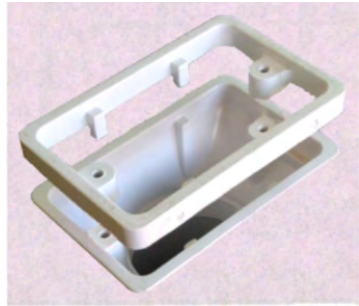

LIGHT ADAPTER

See page 13 for more details

LAD - 3, \$53.28
LAD - 4, \$58.37

Return Plumbing Extenders

RPE-1.5S, \$6.27
Extends 1 1/2" Standard Female Threaded Fittings by 3/4" to 1".

- ◆ Ideal for pools being resurfaced.
- ◆ Extends IN-THE-WALL fittings to compensate for additional surface's thickness.
- ◆ White PVC material.

RPE-1.5T, \$6.81
Extends 1 1/2" Trim Mount Eyeball Fittings by 3/4" to 1".

RPE-1.5F, \$6.27
Extends 1 1/2" Flush Mount Eyeball Fittings by 3/4" to 1".

IMPORTANT: When installing a Return Plumbing Extender be sure to seal the male threads with Teflon tape or silicone so as to avoid "behind the surface leaks".

GUTTER DRAIN GRATES

GDG-1, GDG-2, GDG-6
\$3.03, \$3.03, \$8.18

- ◆ 2" X 4" Gutter Drain Grate
- ◆ GDG-1 White ABS construction
- ◆ GDG-2 Black ABS construction

- ◆ 2" X 6" Gutter Drain Grate
- ◆ GDG-6 White ABS construction.

GUTTER DRAIN EXTENDER

GDE-1 White ABS, \$8.01
GDE-2 Black ABS, \$8.01

- ◆ Extends Standard 2" x 4" gutter drain by 1/2".
- ◆ Holds itself in position while glue or silicone dries.
- ◆ Receives standard 2" x 4" grates.