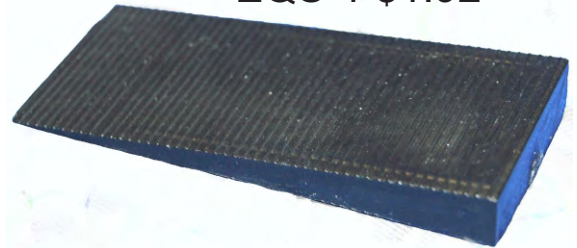

LARGE PIPE CUTTER

LPC-1 \$85.88

- Cuts PVC and polyethylene pipe up to 2" in diameter.
- Clean shearing action.
- Hooked jaw holds pipe in cutting position.
- Blade ratchets.
- 12" long handles for leverage.
- Blade is replaceable.

Repair Kit

LPC-4 \$32.59

for Large Pipe Cutter

Includes: New Blade, Guides, and Spring

BLADE SHARPENER

Designed to be Effective, Easy and Safe to Use.

BSP-1 \$33.14

- Full size professional sharpener (7 3/4" x 2 3/4").
- Two stage sharpening.
- Make a dull blade sharp.
- Polish a sharp blade to keep it in tip-top shape.
- Produces a Hollow Grind edge.
- Long lasting ceramic cutting wheels.

EQUIPMENT SHIMS

EQS-1 \$1.92

- Stabilizes equipment without replumbing.
- Long lasting plastic material.
- Stackable for varying total height.
- 10 per package.
- Length 2 7/8", Width 1 3/16", Height 5/16".