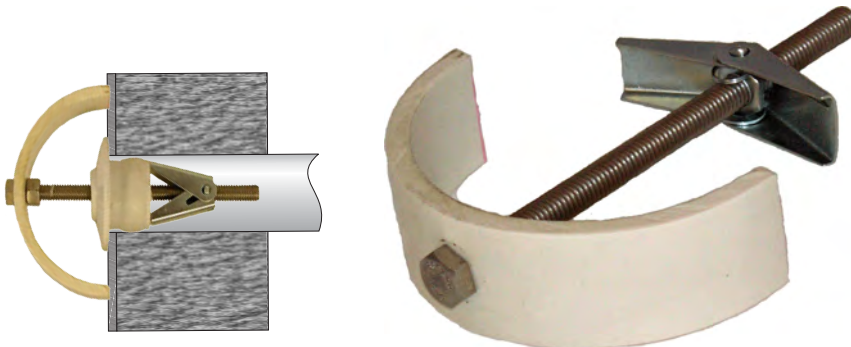

LARGE PIPE CUTTER

LPC-1 \$85.88

- Cuts PVC and polyethylene pipe up to 2" in diameter.
- Clean shearing action.
- Hooked jaw holds pipe in cutting position.
- Blade ratchets.
- 12" long handles for leverage.
- Blade is replaceable.

Repair Kit

LPC-4 \$32.59

for Large Pipe Cutter

Includes: New Blade, Guides, and Spring

BLADE SHARPENER

Designed to be Effective, Easy and Safe to Use.

BSP-1 \$33.14

- Full size professional sharpener (7 3/4" x 2 3/4").
- Two stage sharpening.
- Make a dull blade sharp.
- Polish a sharp blade to keep it in tip-top shape.
- Produces a Hollow Grind edge.
- Long lasting ceramic cutting wheels.

EQUIPMENT SHIMS

EQS-1 \$1.92

- Stabilizes equipment without replumbing.
- Long lasting plastic material.
- Stackable for varying total height.
- 10 per package.
- Length 2 7/8", Width 1 3/16", Height 5/16".

"Aussi" EYEBALL FITTING EXTRACTOR

AFE-1.5 \$21.39

- Gently removes all 1.5" push-in eyeball return fittings.
- Does not damage the pipe, the wall surface, or the fitting.

- To remove a fitting-
 - Simply remove the eyeball.
 - Slide the "wings" into the fitting until they are behind the back of the fitting.
 - Now turn the extractor bolt clockwise until the fitting slips out of the pipe.