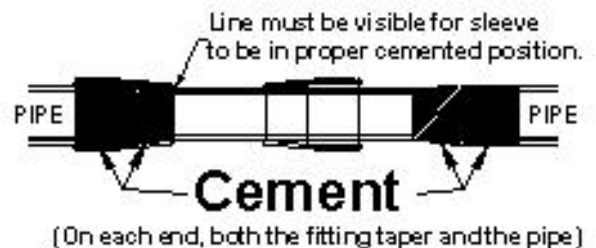

Pool Service Products

223 Altamonte Commerce Blvd. - Suite 1310
Altamonte Springs, FL 32714

(407) 682-6900

(800) 683-4500

Fax (407) 682-2180

gld2928