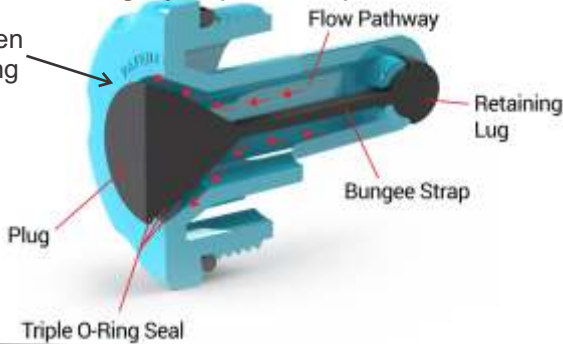

POOL WATER BOND

VIA PUMP

LTB-1 \$28.52

- ◆ Connects to Pool Pump's bonding wire.
- ◆ Installs in pump strainer pot via the drain plug port.
- ◆ Stainless steel construction.
- ◆ Meets requirements of NEC 680 (C).
- ◆ Patent Pending by CMP.

SACRIFICIAL ZINC ANODE

ZAD-1 \$26.39

- ◆ Attaches to any skimmer basket.
- ◆ Doubles as a "hold down" weight.
- ◆ Fights Galvanic Corrosion and surface staining.

BUNGEE-PLUG

BGP-1 \$11.54

Fitting closed and sealed

- ◆ Multi purpose fitting
- ◆ Reliable winterizing plug
- ◆ Return line check valve
- ◆ Durable construction
- ◆ Built-in "Triple O-Ring Seal"
- ◆ Patents Pending by Aqua Group Inc.

Fitting open and flowing

INLINE SACRIFICIAL ANODE & WATER BOND

ZBI-1 \$76.80

- ◆ Protects the pool from Galvanic Corrosion.
- ◆ Replaceable zinc anode lasts approximately 3 years.
- ◆ Patent Pending by CMP.

LIGHT REPAIR TOOL (clamp)