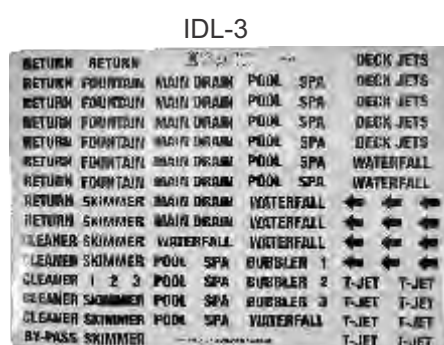

# Plumbing & Equipment IDENTIFICATION LABELS

- ♦ Sun resistant permanent black ink, on a white background.
- ♦ Laminate coated vinyl for long life.
- ♦ Permanent adhesive.
- ♦ 3/8" high letters.
- ♦ A single sheet "Id's" several pools.
- ♦ Dual Purpose
  - Construction crews - prevents confusion during construction.
  - Consumer - Helps new pool owner understand the system.
- ♦ Words are precut for easy application.
- ♦ Six versions to choose from.

IDL-1B, IDL-2B, IDL-3B, IDL-4B, IDL-5, IDL-6  
All IDL labels are \$7.49

Below is a full size sample.