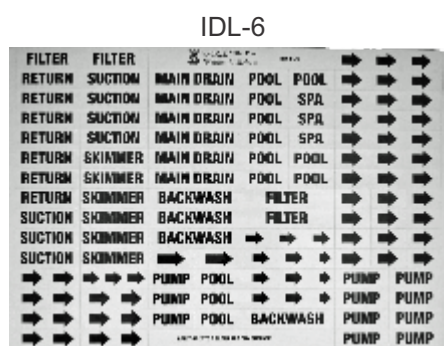

# Plumbing & Equipment IDENTIFICATION LABELS

- ♦ Sun resistant permanent black ink, on a white background.
- ♦ Laminate coated vinyl for long life.
- ♦ Permanent adhesive.
- ♦ 3/8" high letters.
- ♦ A single sheet "Id's" several pools.
- ♦ Dual Purpose
  - Construction crews - prevents confusion during construction.
  - Consumer - Helps new pool owner understand the system.
- ♦ Words are precut for easy application.
- ♦ Six versions to choose from.

IDL-1B, IDL-2B, IDL-3B, IDL-4B, IDL-5, IDL-6  
All IDL labels are \$7.49

Below is a full size sample.