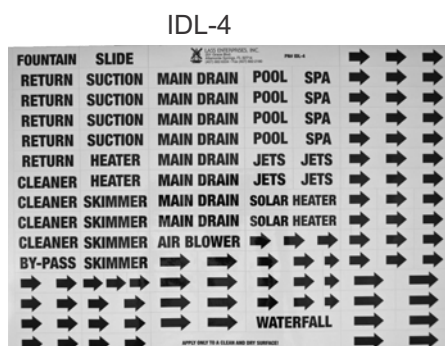

# Plumbing & Equipment IDENTIFICATION LABELS

- ♦ Sun resistant permanent black ink, on a white background.
- ♦ Laminate coated vinyl for long life.
- ♦ Permanent adhesive.
- ♦ 3/8" high letters.
- ♦ A single sheet "Id's" several pools.
- ♦ Dual Purpose
  - Construction crews - prevents confusion during construction.
  - Consumer - Helps new pool owner understand the system.
- ♦ Words are precut for easy application.
- ♦ Six versions to choose from.

IDL-1B, IDL-2B, IDL-3B, IDL-4B, IDL-5, IDL-6  
All IDL labels are \$7.49

Below is a full size sample.