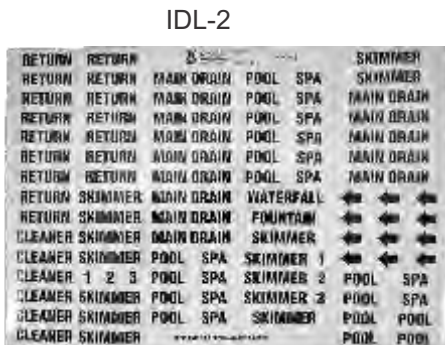

# Plumbing & Equipment IDENTIFICATION LABELS

- ♦ Sun resistant permanent black ink, on a white background.
- ♦ Laminate coated vinyl for long life.
- ♦ Permanent adhesive.
- ♦ 3/8" high letters.
- ♦ A single sheet "Id's" several pools.
- ♦ Dual Purpose
  - Construction crews - prevents confusion during construction.
  - Consumer - Helps new pool owner understand the system.
- ♦ Words are precut for easy application.
- ♦ Six versions to choose from.

IDL-1B, IDL-2B, IDL-3B, IDL-4B, IDL-5, IDL-6  
All IDL labels are \$7.49

Below is a full size sample.