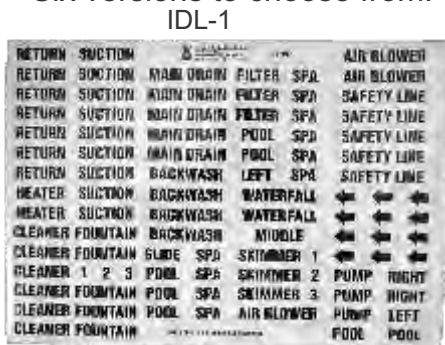

# Plumbing & Equipment IDENTIFICATION LABELS

- ♦ Sun resistant permanent black ink, on a white background.
- ♦ Laminate coated vinyl for long life.
- ♦ Permanent adhesive.
- ♦ 3/8" high letters.
- ♦ A single sheet "Id's" several pools.
- ♦ Dual Purpose
  - Construction crews - prevents confusion during construction.
  - Consumer - Helps new pool owner understand the system.
- ♦ Words are precut for easy application.
- ♦ Six versions to choose from.

IDL-1B, IDL-2B, IDL-3B, IDL-4B, IDL-5, IDL-6  
All IDL labels are \$7.49

Below is a full size sample.