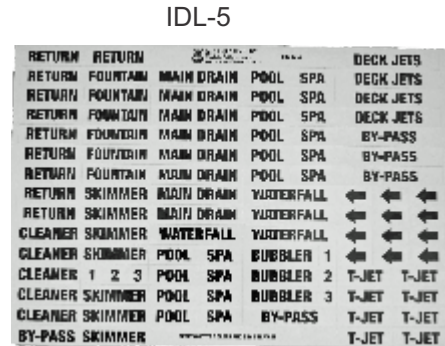

# Plumbing & Equipment IDENTIFICATION LABELS

- ♦ Sun resistant permanent black ink, on a white background.
- ♦ Laminate coated vinyl for long life.
- ♦ Permanent adhesive.
- ♦ 3/8" high letters.
- ♦ A single sheet "Id's" several pools.
- ♦ Dual Purpose
  - Construction crews - prevents confusion during construction.
  - Consumer - Helps new pool owner understand the system.
- ♦ Words are precut for easy application.
- ♦ Six versions to choose from.

IDL-1B, IDL-2B, IDL-3B, IDL-4B, IDL-5, IDL-6  
All IDL labels are \$7.49

Below is a full size sample.