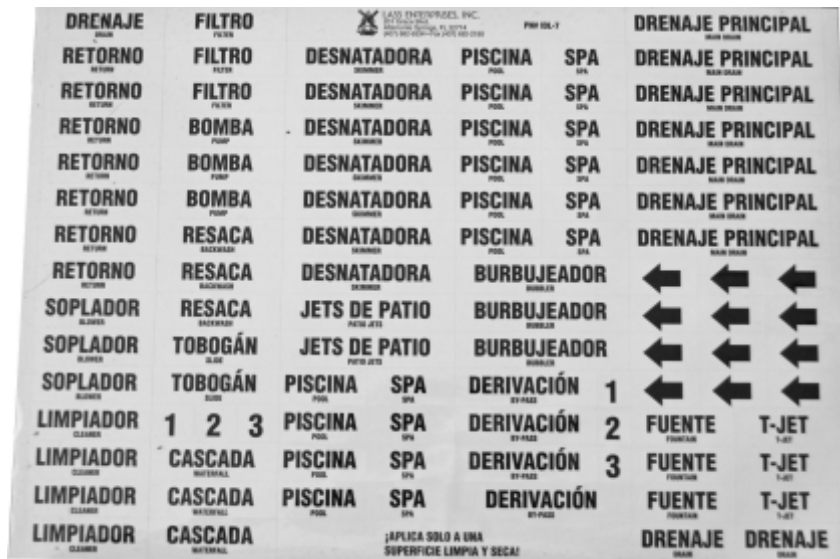

# Plumbing & Equipment IDENTIFICATION LABELS

- ♦ Sun resistant permanent black ink, on a white background.
- ♦ Laminate coated vinyl for long life.
- ♦ Permanent adhesive.
- ♦ 3/8" high letters.
- ♦ A single sheet "Id's" several pools.
- ♦ Dual Purpose
  - Construction crews - prevents confusion during construction.
  - Consumer - Helps new pool owner understand the system.
- ♦ Words are precut for easy application.
- ♦ Six versions to choose from.

IDL-1B, IDL-2B, IDL-3B, IDL-4B, IDL-5, IDL-6  
All IDL labels are \$7.49

Below is a full size sample.

## Plumbing & Equipment IDENTIFICATION LABELS in Spanish

IDL-7 \$7.49

- ♦ Same great features as the labels above.
- ♦ Bold words in Spanish, with English sub titles.

**Pool Service Products**  
223 Altamonte Commerce Blvd. - Suite 1310  
Altamonte Springs, FL 32714