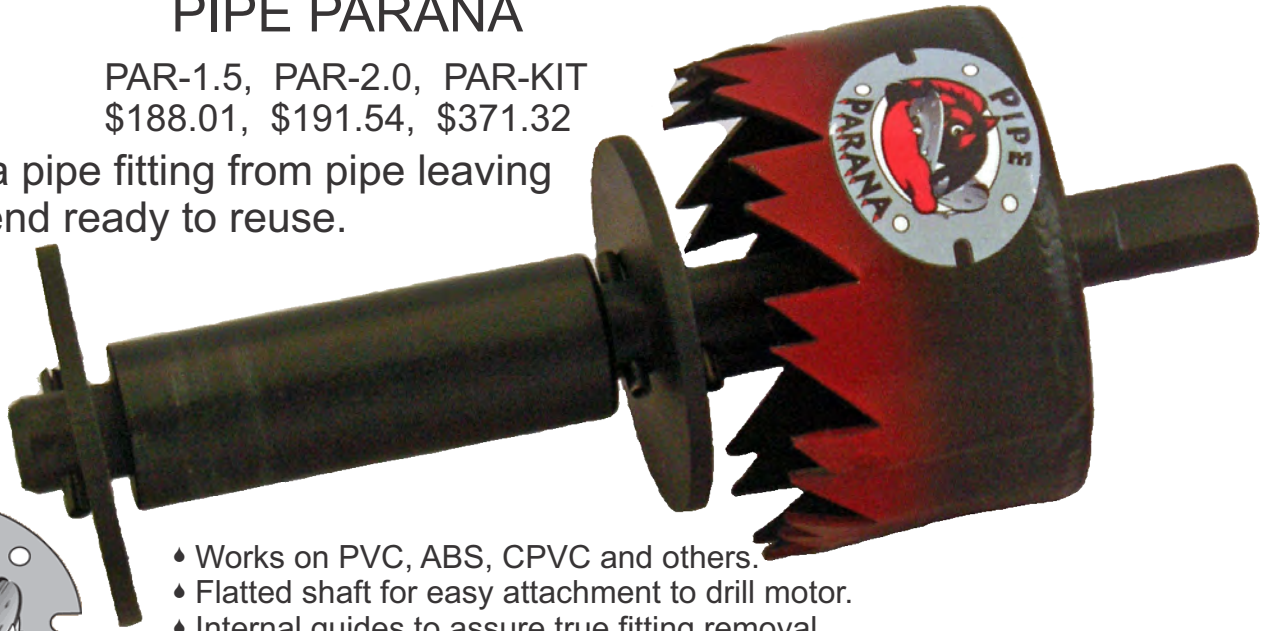

PIPE PARANA

PAR-1.5, PAR-2.0, PAR-KIT
 \$188.01, \$191.54, \$371.32

- ◆ Removes a pipe fitting from pipe leaving the pipe end ready to reuse.

- ◆ Works on PVC, ABS, CPVC and others.
- ◆ Flatted shaft for easy attachment to drill motor.
- ◆ Internal guides to assure true fitting removal.
- ◆ Sold separately or as a kit which includes both sizes.
- ◆ Kit includes a sturdy wood storage box.

INSIDE PIPE CUTTER

IPC-1 \$ 99.52
 IPC-4 \$187.72

- ◆ Reaches inside a PVC pipe and cuts it off squarely and smoothly.
- ◆ IPC-1 cuts 1 1/4" to 2" pipe, IPC-4 cuts 1 1/2" to 6" pipe.
- ◆ Gets into places where other cutters cannot function.
- ◆ Optional blade for IPC-1 cuts 1" pipe.
- ◆ Saves time and money.
- ◆ Replacement blades are available.
 (IPC-2 \$29.04, IPC-3 \$29.04, IPC-5 \$34.44, IPC-6 \$34.44).

The Adjustable JET-SPRAY POWER NOZZLE

JPN-1 \$3.49

- ◆ Quickly adjusts from full jet to complete shut off.
- ◆ Great for cleaning decks, pool interiors, etc.
- ◆ Great for cleaning filter cartridges.
- ◆ Durable, yet inexpensive.
- ◆ Professionals recommend it.
- ◆ Homeowners love it.