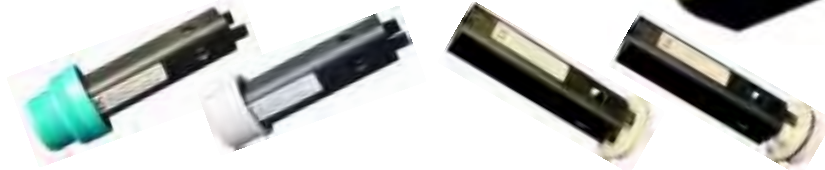

Multi Purpose Wrench

A Real Problem Solver
Small Size
Strong Construction
Facilitates removal of several items including:

MPW-1 \$21.37

- ◆ Kreepy Krawley Threaded Compression Adapter
- ◆ Polaris Universal Wall Fitting
- ◆ Pent Air Flush Plug
- ◆ Pent Air Vacuum Plug
- ◆ Hayward Flush Plug
- ◆ Hayward All Purpose Plug
- ◆ Water Way Universal Plug

Apply torque with:

- ◆ Channel Lock Pliers
- ◆ Pipe Wrench
- ◆ Screwdriver thru the holes
- ◆ LASS's Clean out plug wrench (COP-2)

CUBEit!

CHW-1 \$99.55

In-Floor Cleaners Squared Away.

- ◆ Universal pool floor pop-up jet removal tool
- ◆ Can be used working from the deck, or
- ◆ Used while in the pool.
- ◆ Reaches any place in the pool.
- ◆ Each side of the cube has unique pin placement for many different brands of in-floor cleaning heads.

RETURN LINE CHECK VALVE

RLC-1 \$35.98

- ◆ Fits any standard 1 1/2" plumbing.
- ◆ Spring loaded check valve.

LEAK DETECTOR

LED-1 \$22.81

- ◆ Makes leak locating easy.
- ◆ Simple pressure dye-release control.
- ◆ Attaches to standard cleaning pole.
- ◆ Reaches any place in the pool.
- ◆ Easily refilled.
- ◆ **Complete leak finding instruction included.**
- ◆ Works in all types of pools.