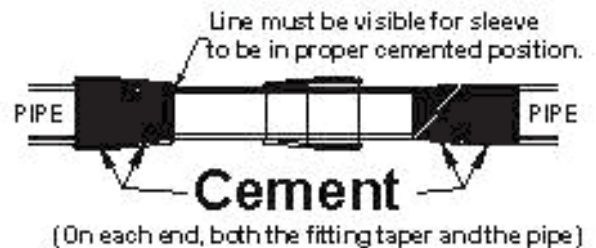

### Available Sizes & Price

Couplers		
KRC-.50	1/2" Coupler	\$ 5.58
KRC-.75	3/4" Coupler	\$ 6.74
KRC-1.0	1" Coupler	\$ 8.07
KRC-1.2	1 1/4" Coupler	\$ 12.71
KRC-1.5	1 1/2" Coupler	\$ 13.94
KRC-2.0	2" Coupler	\$ 18.95
KRC-2.5	2 1/2" Coupler	\$ 27.05
KRC-3.0	3" Coupler	\$ 35.24
KRC-4.0	4" Coupler	\$ 62.04

#### To Install:

- Use fitting as template.
- Cut away damaged section
- Dry-fit KwikRepair™ into opening.
- Slide one sleeve back to prime & glue end of fitting & end of pipe.
- Slide sleeve forward into position with turning motion.
- Repeat until all sleeves are glued into position.