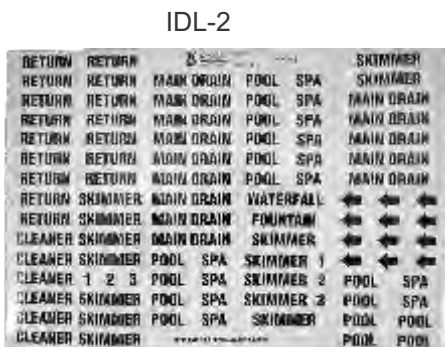

Plumbing & Equipment IDENTIFICATION LABELS

- ♦ Sun resistant permanent black ink, on a white background.
- ♦ Laminate coated vinyl for long life.
- ♦ Permanent adhesive.
- ♦ 3/8" high letters.
- ♦ A single sheet "Id's" several pools.
- ♦ Dual Purpose
 - Construction crews - prevents confusion during construction.
 - Consumer - Helps new pool owner understand the system.
- ♦ Words are precut for easy application.
- ♦ Six versions to choose from.

IDL-1B, IDL-2B, IDL-3B, IDL-4B, IDL-5, IDL-6
All IDL labels are \$7.18

Below is a full size sample.

Plumbing & Equipment IDENTIFICATION LABELS in Spanish

IDL-7 \$7.18

- ♦ Same great features as the labels above.
- ♦ Bold words in Spanish, with English sub titles.