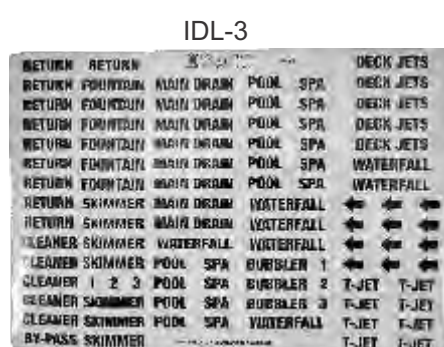

Plumbing & Equipment IDENTIFICATION LABELS

- ♦ Sun resistant permanent black ink, on a white background.
- ♦ Laminate coated vinyl for long life.
- ♦ Permanent adhesive.
- ♦ 3/8" high letters.
- ♦ A single sheet "Id's" several pools.
- ♦ Dual Purpose
 - Construction crews - prevents confusion during construction.
 - Consumer - Helps new pool owner understand the system.
- ♦ Words are precut for easy application.
- ♦ Six versions to choose from.

IDL-1B, IDL-2B, IDL-3B, IDL-4B, IDL-5, IDL-6
All IDL labels are \$7.18

Below is a full size sample.

Plumbing & Equipment IDENTIFICATION LABELS in Spanish

IDL-7 \$7.18

- ♦ Same great features as the labels above.
- ♦ Bold words in Spanish, with English sub titles.