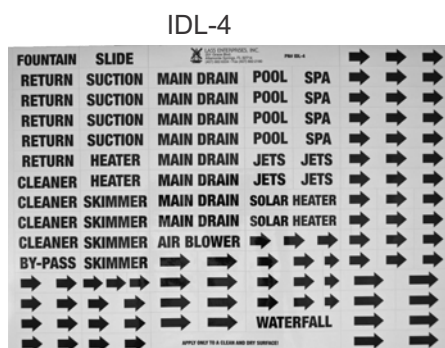

Plumbing & Equipment IDENTIFICATION LABELS

- ♦ Sun resistant permanent black ink, on a white background.
- ♦ Laminate coated vinyl for long life.
- ♦ Permanent adhesive.
- ♦ 3/8" high letters.
- ♦ A single sheet "Id's" several pools.
- ♦ Dual Purpose
 - Construction crews - prevents confusion during construction.
 - Consumer - Helps new pool owner understand the system.
- ♦ Words are precut for easy application.
- ♦ Six versions to choose from.

IDL-1B, IDL-2B, IDL-3B, IDL-4B, IDL-5, IDL-6
All IDL labels are \$7.18

Below is a full size sample.

Plumbing & Equipment IDENTIFICATION LABELS in Spanish

IDL-7 \$7.18

- ♦ Same great features as the labels above.
- ♦ Bold words in Spanish, with English sub titles.