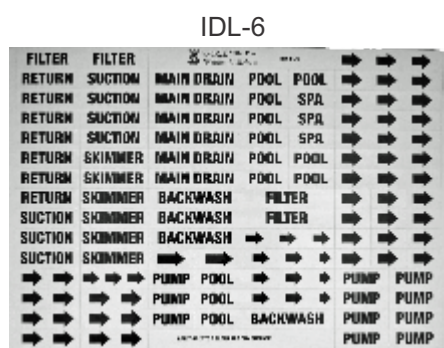

Plumbing & Equipment IDENTIFICATION LABELS

- ♦ Sun resistant permanent black ink, on a white background.
- ♦ Laminate coated vinyl for long life.
- ♦ Permanent adhesive.
- ♦ 3/8" high letters.
- ♦ A single sheet "Id's" several pools.
- ♦ Dual Purpose
 - Construction crews - prevents confusion during construction.
 - Consumer - Helps new pool owner understand the system.
- ♦ Words are precut for easy application.
- ♦ Six versions to choose from.

IDL-1B, IDL-2B, IDL-3B, IDL-4B, IDL-5, IDL-6
All IDL labels are \$7.18

Below is a full size sample.

Plumbing & Equipment IDENTIFICATION LABELS in Spanish

IDL-7 \$7.18

- ♦ Same great features as the labels above.
- ♦ Bold words in Spanish, with English sub titles.