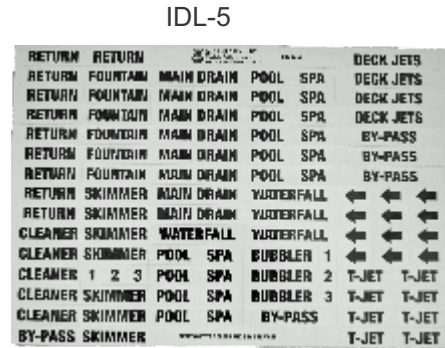

Plumbing & Equipment IDENTIFICATION LABELS

- ♦ Sun resistant permanent black ink, on a white background.
- ♦ Laminate coated vinyl for long life.
- ♦ Permanent adhesive.
- ♦ 3/8" high letters.
- ♦ A single sheet "Id's" several pools.
- ♦ Dual Purpose
 - Construction crews - prevents confusion during construction.
 - Consumer - Helps new pool owner understand the system.
- ♦ Words are precut for easy application.
- ♦ Six versions to choose from.

IDL-1B, IDL-2B, IDL-3B, IDL-4B, IDL-5, IDL-6
All IDL labels are \$7.18

Below is a full size sample.

Plumbing & Equipment IDENTIFICATION LABELS in Spanish

IDL-7 \$7.18

- ♦ Same great features as the labels above.
- ♦ Bold words in Spanish, with English sub titles.