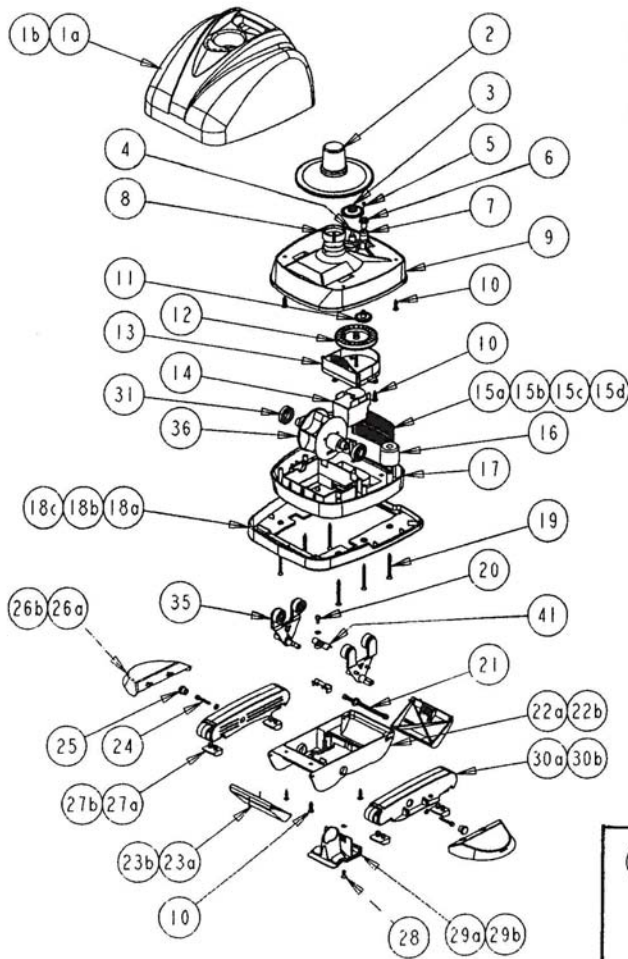

# SECOND SOURCE ITEMS

High Quality at very attractive prices.

Replacement Parts for : Pro Star's Star Truck  
Hayward's Navigator  
Hayward's Pool Vac

40 HWN60 - PROPULSION/CONVERSION KIT

32 HWN52 - SKIMMER CONE

34 HWN54 - MED. TURBINE/SPINDLE GEAR KIT

38 HWN58 - HOSE CONNECTOR

30a HWN1601 - POD KIT (WHITE)

30b HWN1602 - POD KIT (BLACK)

31 HWN112 - TURBINE BEARINGS: (2 PACK)

36 HWN113 - TURBINE KIT

37 HWN119 - A-FRAME & TURBINE KIT

35 HWN118 - UNIVERSAL A-FRAME KIT

41 HWN120 - A-FRAME/BUSHING/SADDLE KIT