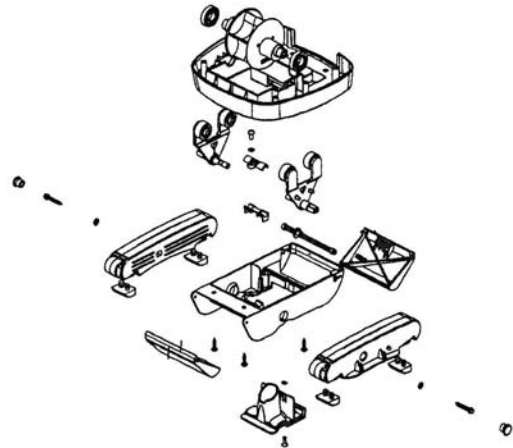

# SECOND SOURCE ITEMS

High Quality at very attractive prices.

Replacement Parts for : Pro Star's Star Truck  
Hayward's Navigator  
Hayward's Pool Vac

40 HWN60 - PROPULSION/CONVERSION KIT

32 HWN52 - SKIMMER CONE

34 HWN54 - MED. TURBINE/SPINDLE GEAR KIT

38 HWN58 - HOSE CONNECTOR

30a HWN1601 - POD KIT (WHITE)

30b HWN1602 - POD KIT (BLACK)

31 HWN112 - TURBINE BEARINGS: (2 PACK)

36 HWN113 - TURBINE KIT

37 HWN119 - A-FRAME & TURBINE KIT