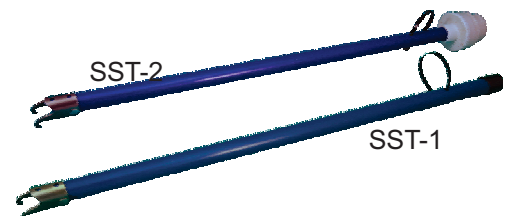

### RETURN LINE CHECK VALVE

RLC-1 \$26.37

- ◆ Fits any standard 1 1/2" plumbing.
- ◆ Spring loaded check valve.

### LEAK DETECTOR

LED-1 \$20.62

- ◆ Makes leak locating easy.
- ◆ Simple pressure dye-release control.
- ◆ Attaches to standard cleaning pole.
- ◆ Reaches any place in the pool.
- ◆ Easily refilled.
- ◆ **Complete leak finding instruction included.**
- ◆ Works in all types of pools.

### SKIMMER SERVICING TOOLS

SST-1 \$19.78, SST-2 \$38.33

Enables servicing skimmer baskets without getting down on your knees.

- ◆ Saves your knees, back, and hands.
- ◆ Lifts both deck plate and skimmer basket.
- ◆ Makes your arm 24 inches longer.
- ◆ The SST-2 also seals off a "second" skimmer while you vacuum the pool using the "first" skimmer.
- ◆ The SST-2 fits both 1 1/2" and 2" plumbing.