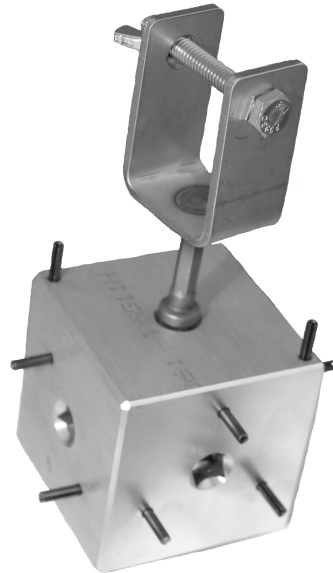

Multi Purpose Wrench

A Real Problem Solver
Small Size
Strong Construction
Facilitates removal of several items including:

MPW-1 \$22.01

- ◆ Kreepy Krawley Threaded Compression Adapter
- ◆ Polaris Universal Wall Fitting
- ◆ Pent Air Flush Plug
- ◆ Pent Air Vacuum Plug
- ◆ Hayward Flush Plug
- ◆ Hayward All Purpose Plug
- ◆ Water Way Universal Plug

Apply torque with:

- ◆ Channel Lock Pliers
- ◆ Pipe Wrench
- ◆ Screwdriver thru the holes
- ◆ LASS's Clean out plug wrench (COP-2)

CUBEit!

CHW-1 \$104.00

In-Floor Cleaners Squared Away.

- ◆ Universal pool floor pop-up jet removal tool
- ◆ Can be used working from the deck, or
- ◆ Used while in the pool.
- ◆ Reaches any place in the pool.
- ◆ Each side of the cube has unique pin placement for many different brands of in-floor cleaning heads.

RETURN LINE CHECK VALVE

RLC-1 \$37.06

- ◆ Fits any standard 1 1/2" plumbing.
- ◆ Spring loaded check valve.

LEAK DETECTOR

LED-1 \$23.49

- ◆ Makes leak locating easy.
- ◆ Simple pressure dye-release control.
- ◆ Attaches to standard cleaning pole.
- ◆ Reaches any place in the pool.
- ◆ Easily refilled.
- ◆ **Complete leak finding instruction included.**
- ◆ Works in all types of pools.

SKIMMER SERVICING TOOLS

SST-1 \$25.60, SST-2 \$47.36

Enables servicing skimmer baskets without getting down on your knees.

- ◆ Saves your knees, back, and hands.
- ◆ Lifts both deck plate and skimmer basket.
- ◆ Makes your arm 24 inches longer.
- ◆ The SST-2 also seals off a "second" skimmer while you vacuum the pool using the "first" skimmer.
- ◆ The SST-2 fits both 1 1/2" and 2" plumbing.