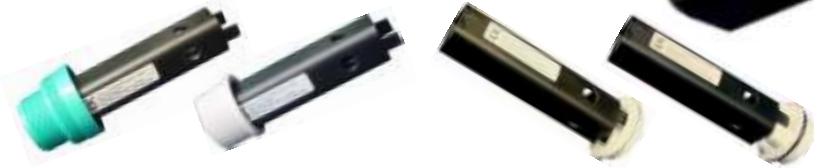

Multi Purpose Wrench

A Real Problem Solver
Small Size
Strong Construction
Facilitates removal of several items including:

MPW-1 \$22.01

- ◆ Kreepy Krawley Threaded Compression Adapter
- ◆ Polaris Universal Wall Fitting
- ◆ Pent Air Flush Plug
- ◆ Pent Air Vacuum Plug
- ◆ Hayward Flush Plug
- ◆ Hayward All Purpose Plug
- ◆ Water Way Universal Plug

Apply torque with:

- ◆ Channel Lock Pliers
- ◆ Pipe Wrench
- ◆ Screwdriver thru the holes
- ◆ LASS's Clean out plug wrench (COP-2)

CUBEit!

CHW-1 \$104.00

In-Floor Cleaners Squared Away.

- ◆ Universal pool floor pop-up jet removal tool
- ◆ Can be used working from the deck, or
- ◆ Used while in the pool.
- ◆ Reaches any place in the pool.
- ◆ Each side of the cube has unique pin placement for many different brands of in-floor cleaning heads.

RETURN LINE CHECK VALVE

RLC-1 \$37.06

- ◆ Fits any standard 1 1/2" plumbing.
- ◆ Spring loaded check valve.

LEAK DETECTOR

LED-1 \$23.49

- ◆ Makes leak locating easy.
- ◆ Simple pressure dye-release control.
- ◆ Attaches to standard cleaning pole.
- ◆ Reaches any place in the pool.
- ◆ Easily refilled.
- ◆ **Complete leak finding instruction included.**
- ◆ Works in all types of pools.