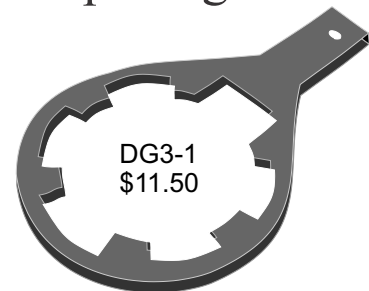

Household - use on: water filters, jar lids.

Automotive - use on: oil filters, fluid caps.

- Easily and quickly adjusts to any size or shape up to 10" diameter.
- Automatically locks strap as torque is applied.
- 8 1/2" handle permits you to apply plenty of torque to either loosen or tighten object.
- Non-corrosive construction.
- Non-slip 36" reinforced neoprene strap grips any object without scratching or causing damage.

**Now Available
Replacement Strap for DG4-1**

DG4-2 \$25.26

- Easy to use:
- Place strap around object.
- Pull strap tight.
- Turn in direction of arrow.

The Multi-Purpose Equipment Lid Opening Tool.

- One tool that fits a wide variety of equipment lids.
- Makes the removal of those stubborn equipment lids easy!
- Gives that needed leverage in spite of plumbing obstacles.
- Made of tough molded PVC for long useful life.

DG3-1
\$11.50

DuraGrip

Dura Grip I
DG1-1 \$28.50

- Makes the removal of stubborn lint trap covers easy!
- Gives that needed leverage in spite of plumbing obstacles.
- Vinyl padded non-slip handle grip.
- Super strong welded construction.
- Tough steel materials.
- Convenient hanging strap.